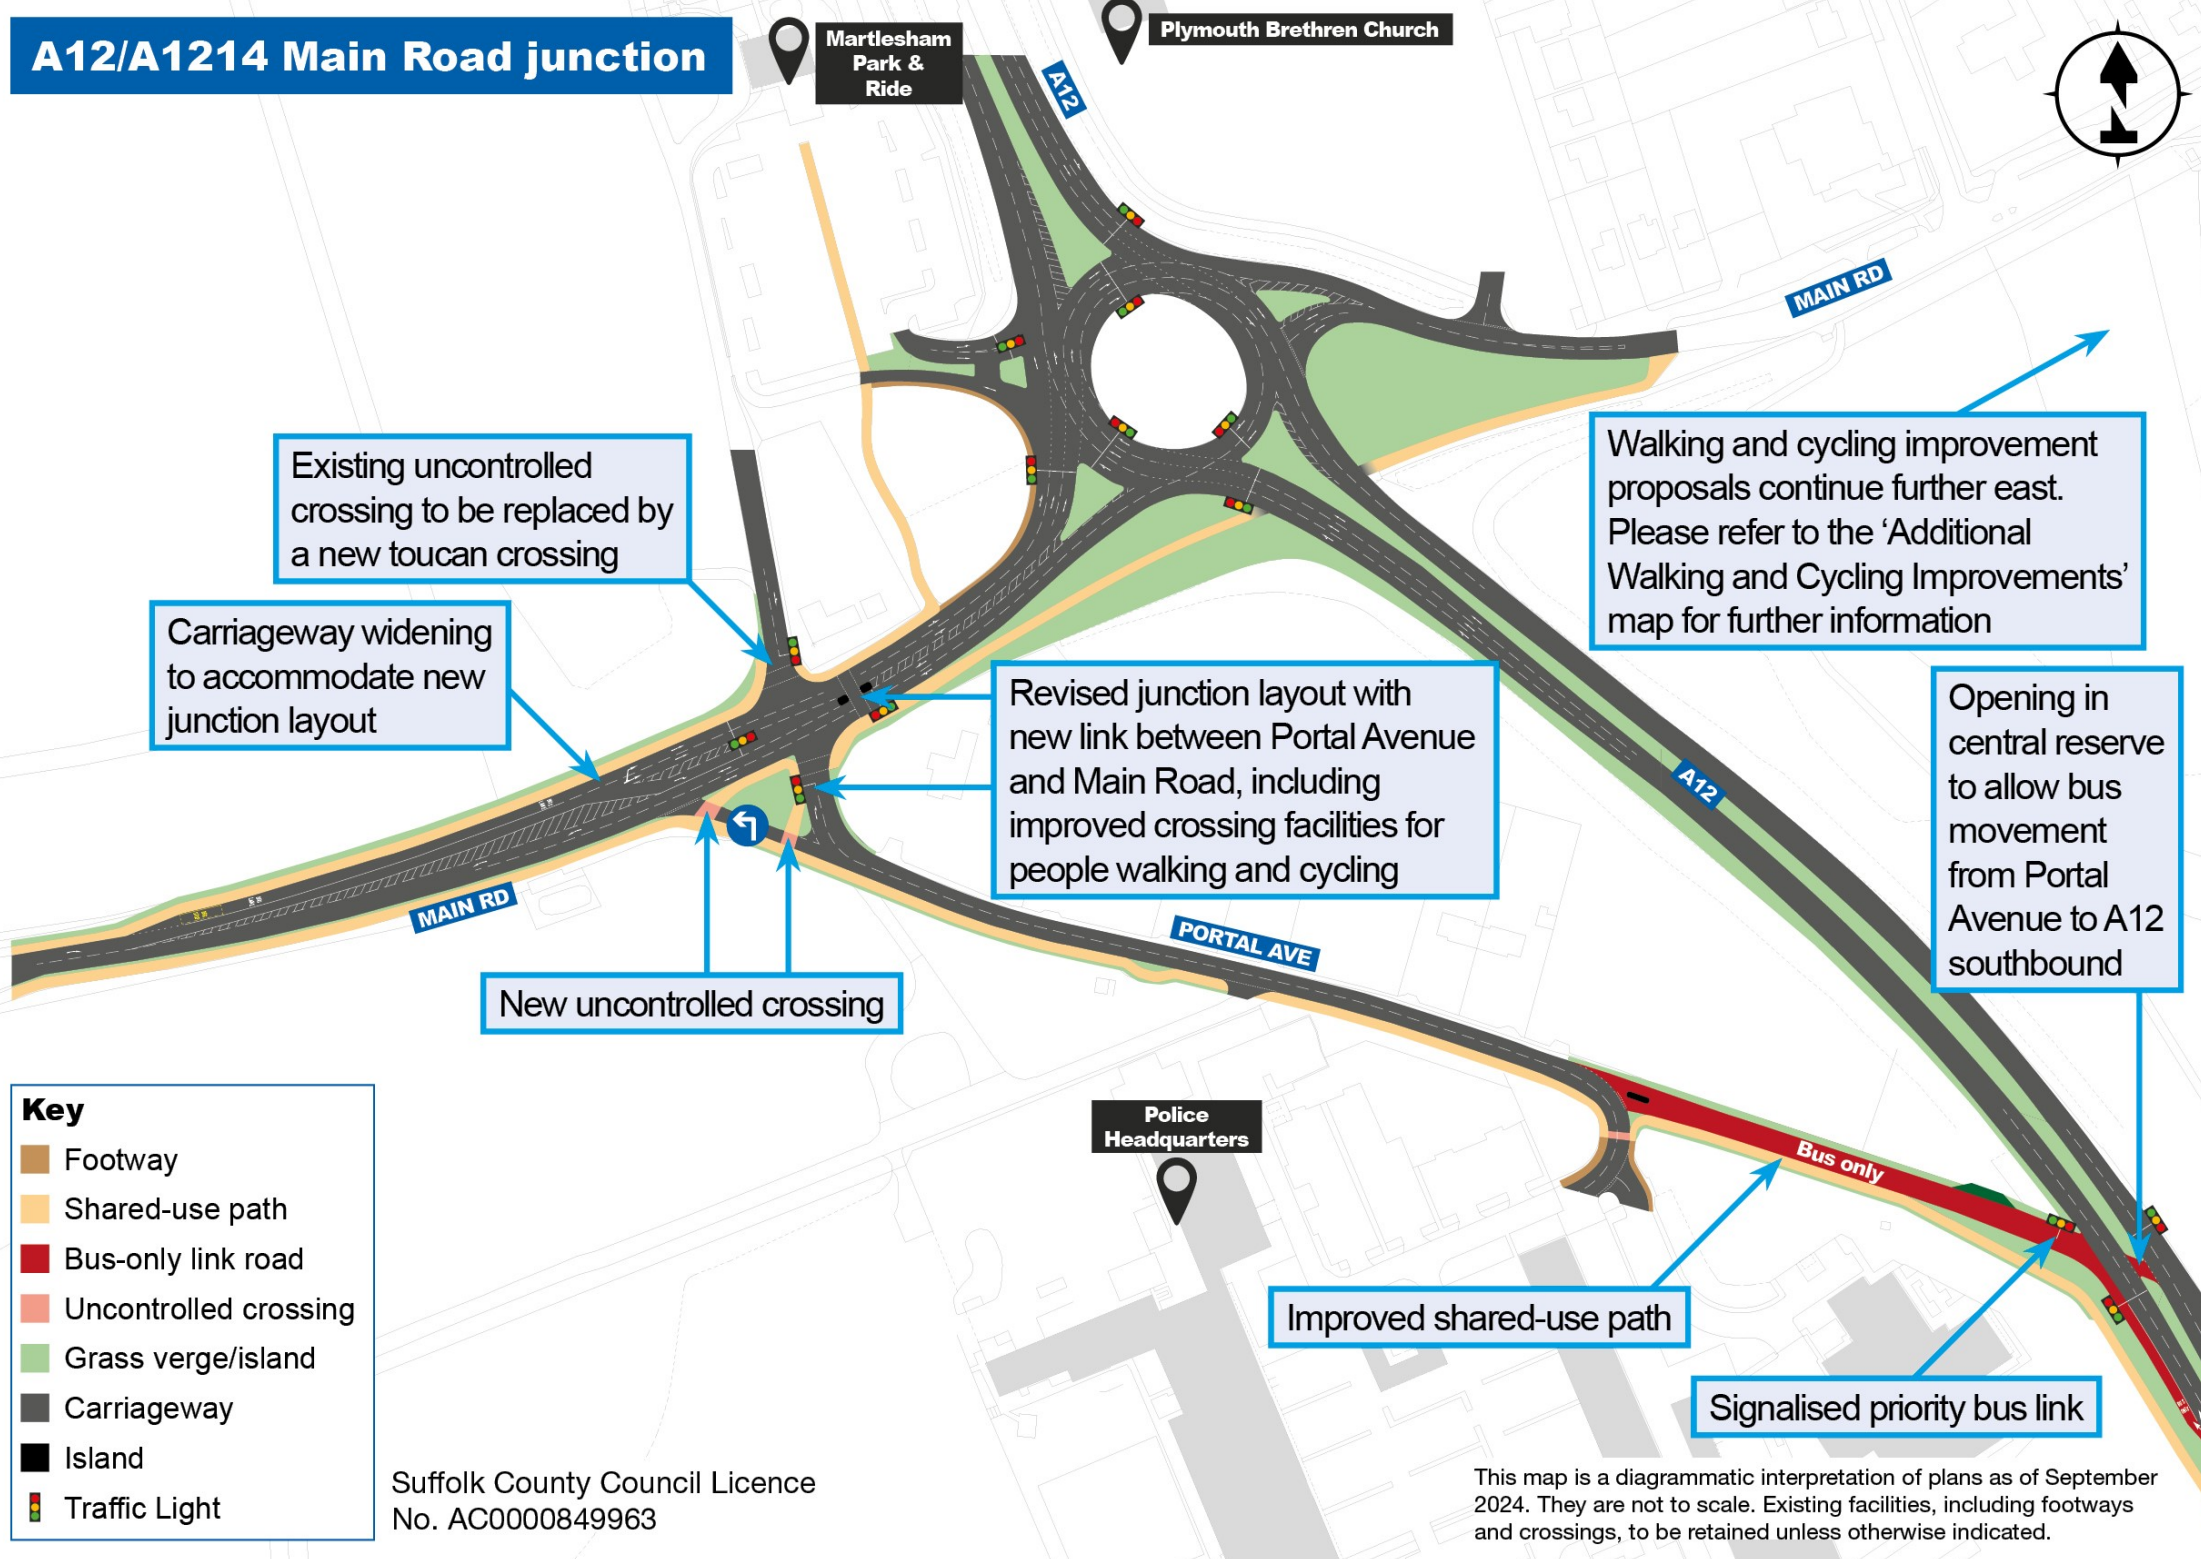

A12/A1214 Main Road junction

Key

- Footway
- Shared-use path
- Bus-only link road
- Uncontrolled crossing
- Grass verge/island
- Carriageway
- Island
- Traffic Light

Suffolk County Council Licence
No. AC0000849963

This map is a diagrammatic interpretation of plans as of September 2024. They are not to scale. Existing facilities, including footways and crossings, to be retained unless otherwise indicated.