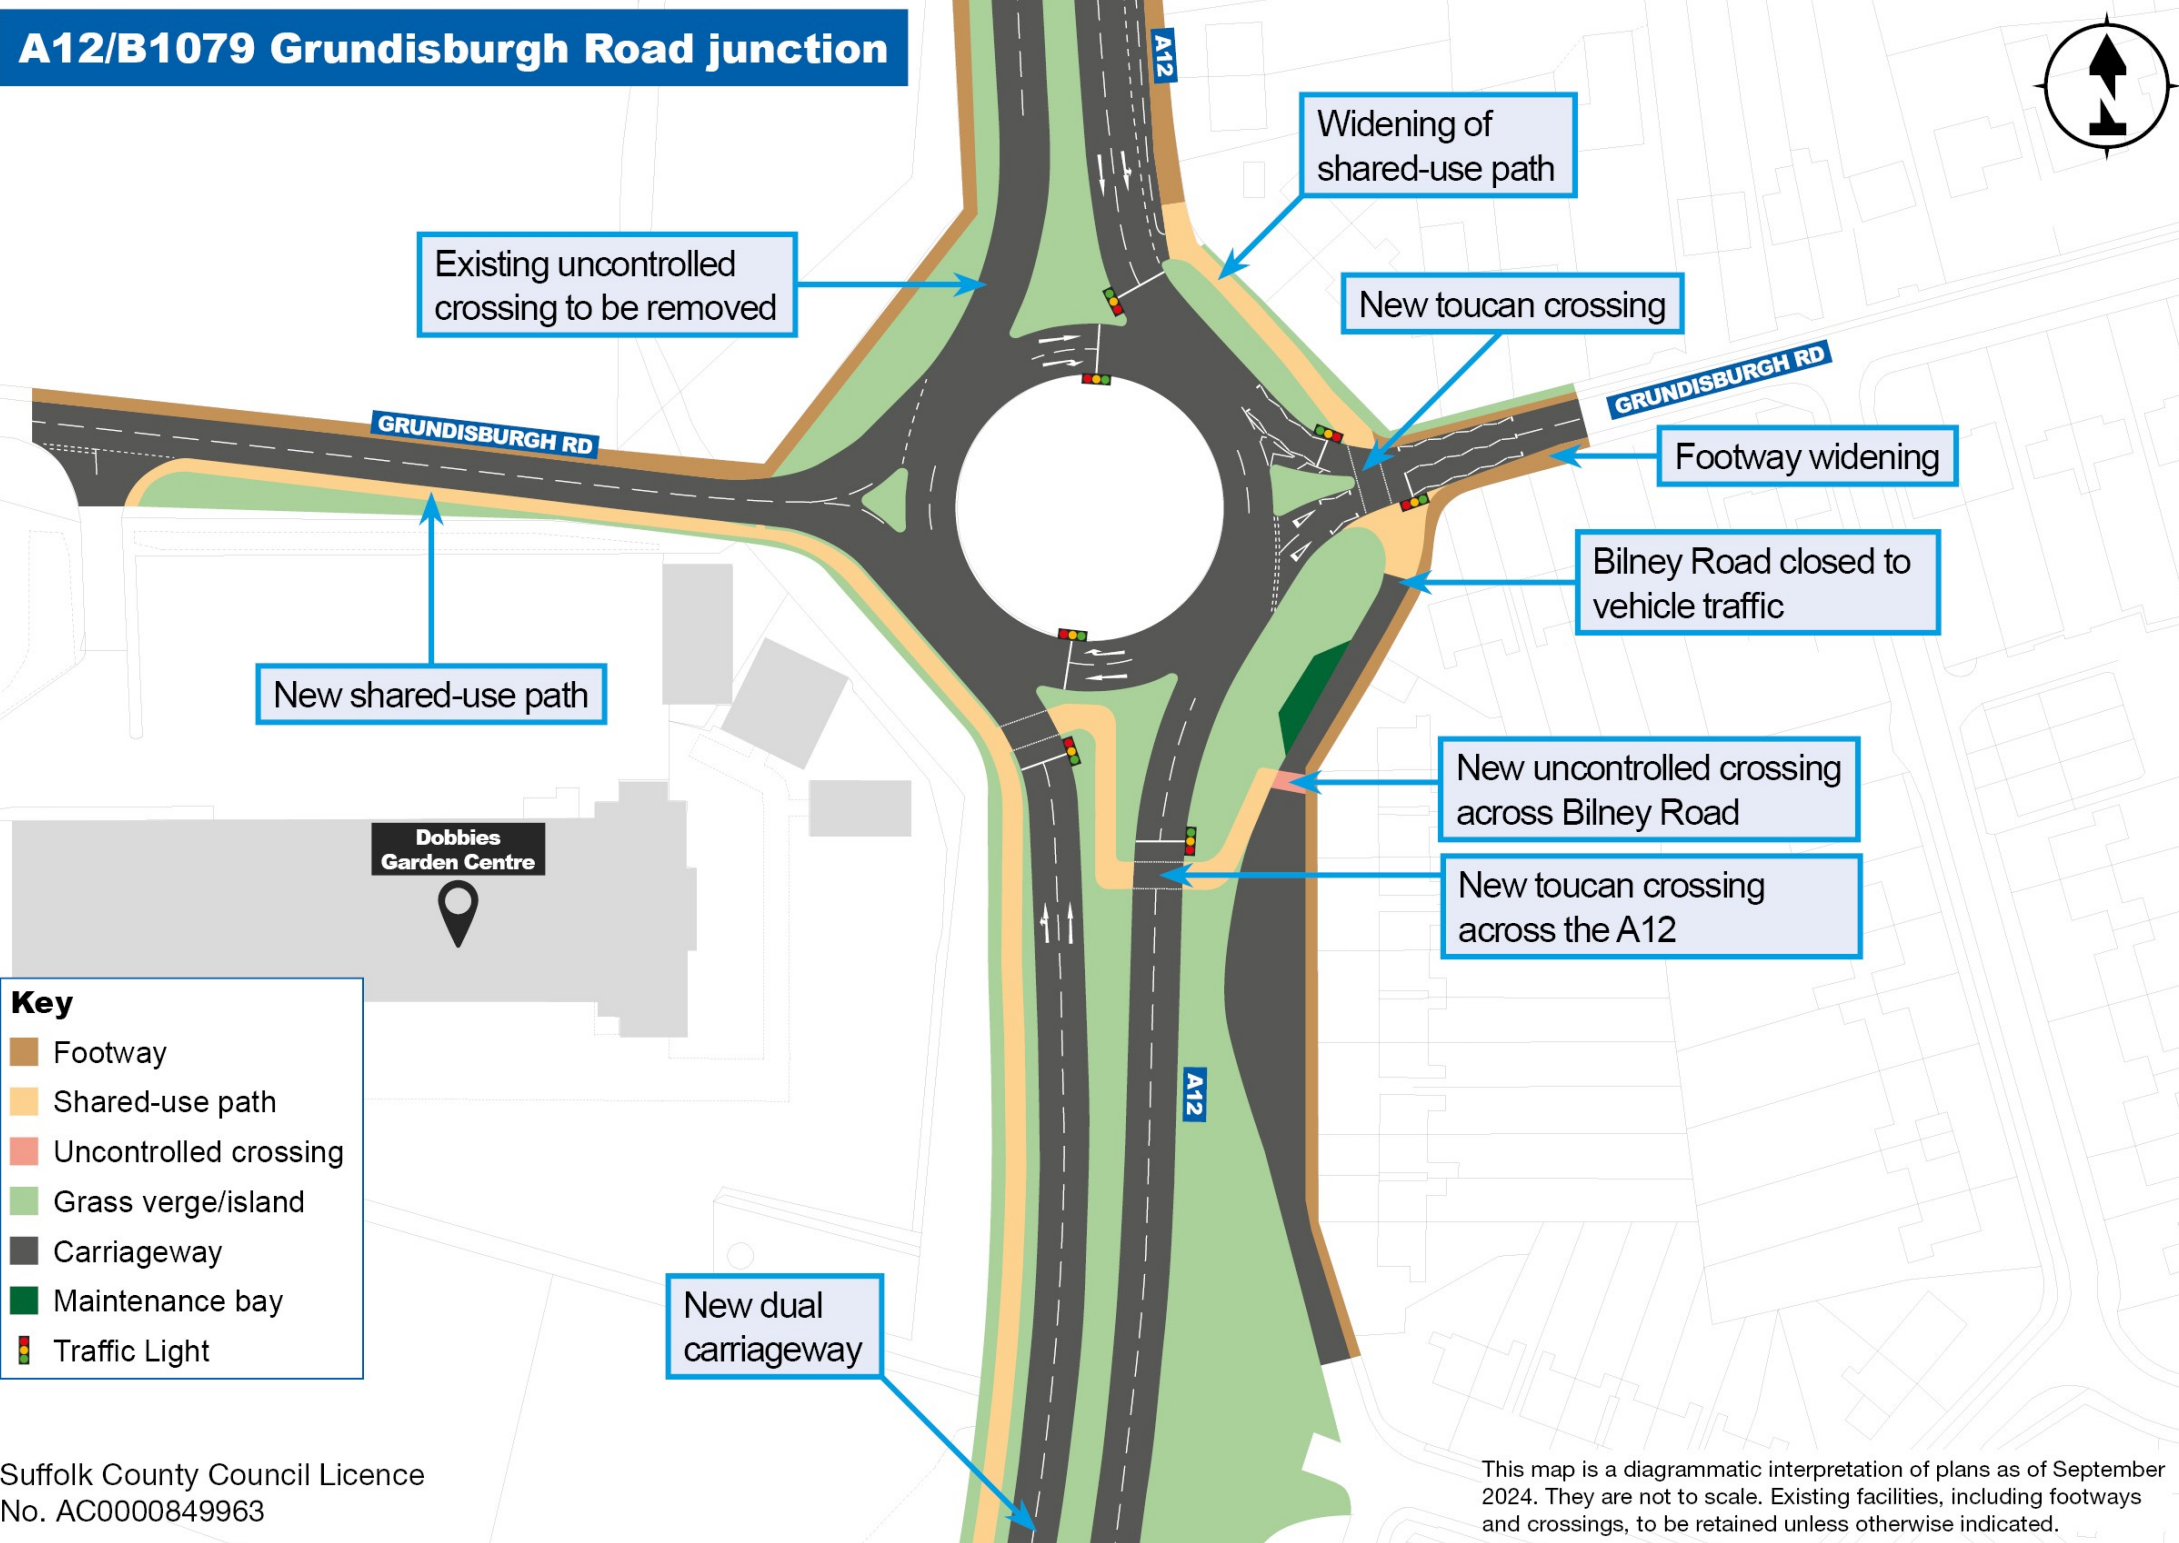

A12/B1079 Grundisburgh Road junction

- Key**
- Footway
 - Shared-use path
 - Uncontrolled crossing
 - Grass verge/island
 - Carriageway
 - Maintenance bay
 - Traffic Light