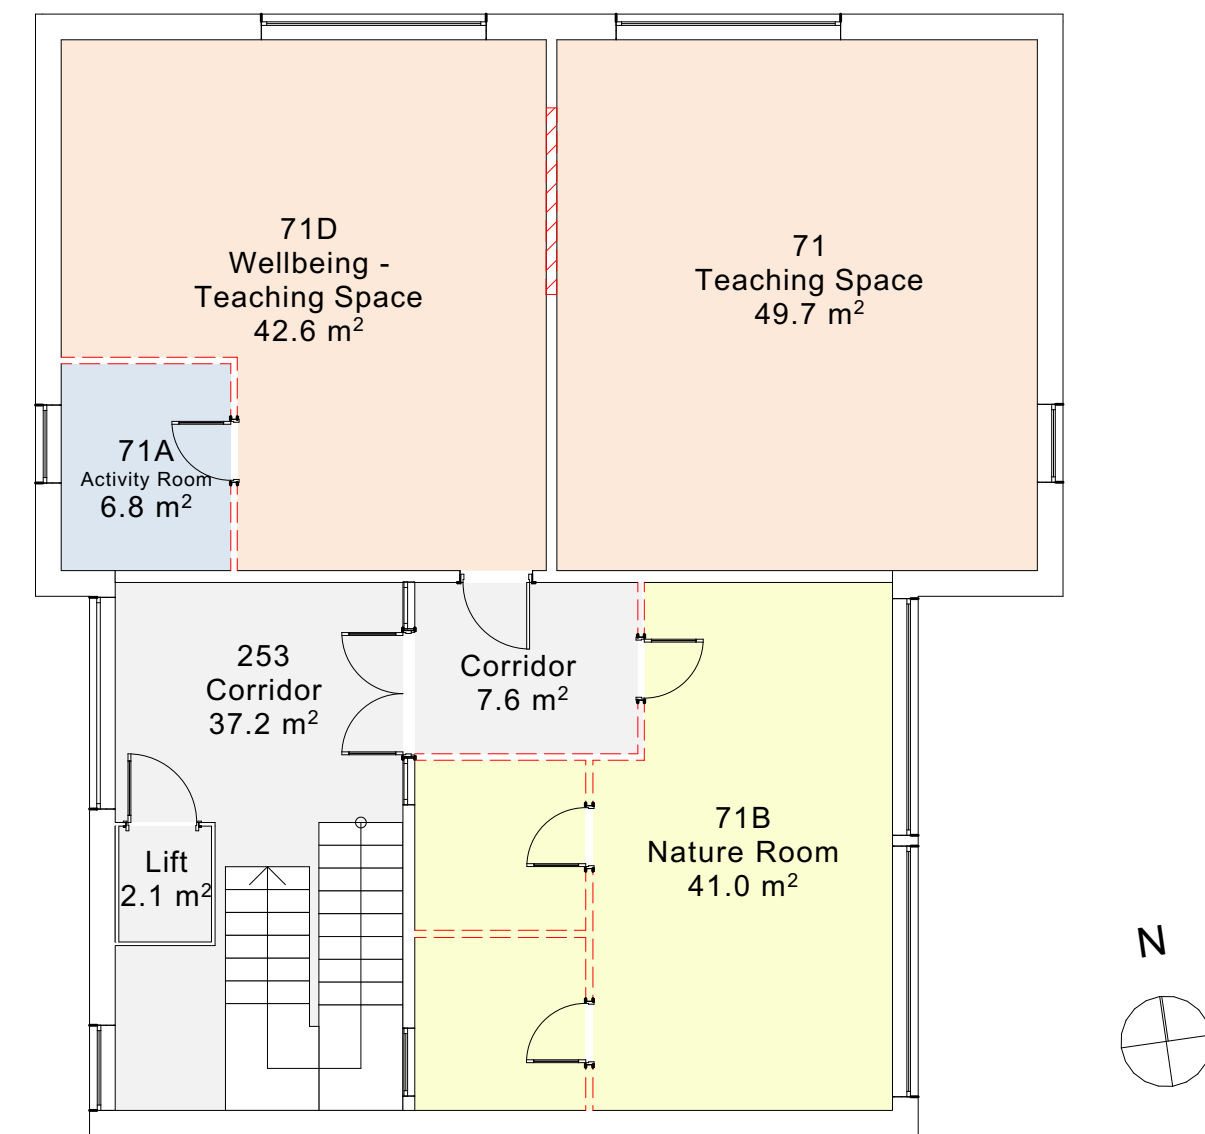

PROPOSED MUSIC BLOCK REMODELLING

Existing Ground Floor Plan - NTS

Existing First Floor Plan - NTS

Proposed Ground Floor Plan - NTS

Proposed First Floor Plan - NTS

MAIN SCHOOL - PROPOSED KITCHEN AND DINING EXTENSION

Existing Block - Existing Ground Floor

Existing Block - Proposed Ground Floor Remodelling

Key

- 1 Kitchen expansion
- 2 Dining expansion
- 3 Drama conversion
- 4 Hygiene room
- Existing Walls
- Walls to be demolished
- Proposed Walls