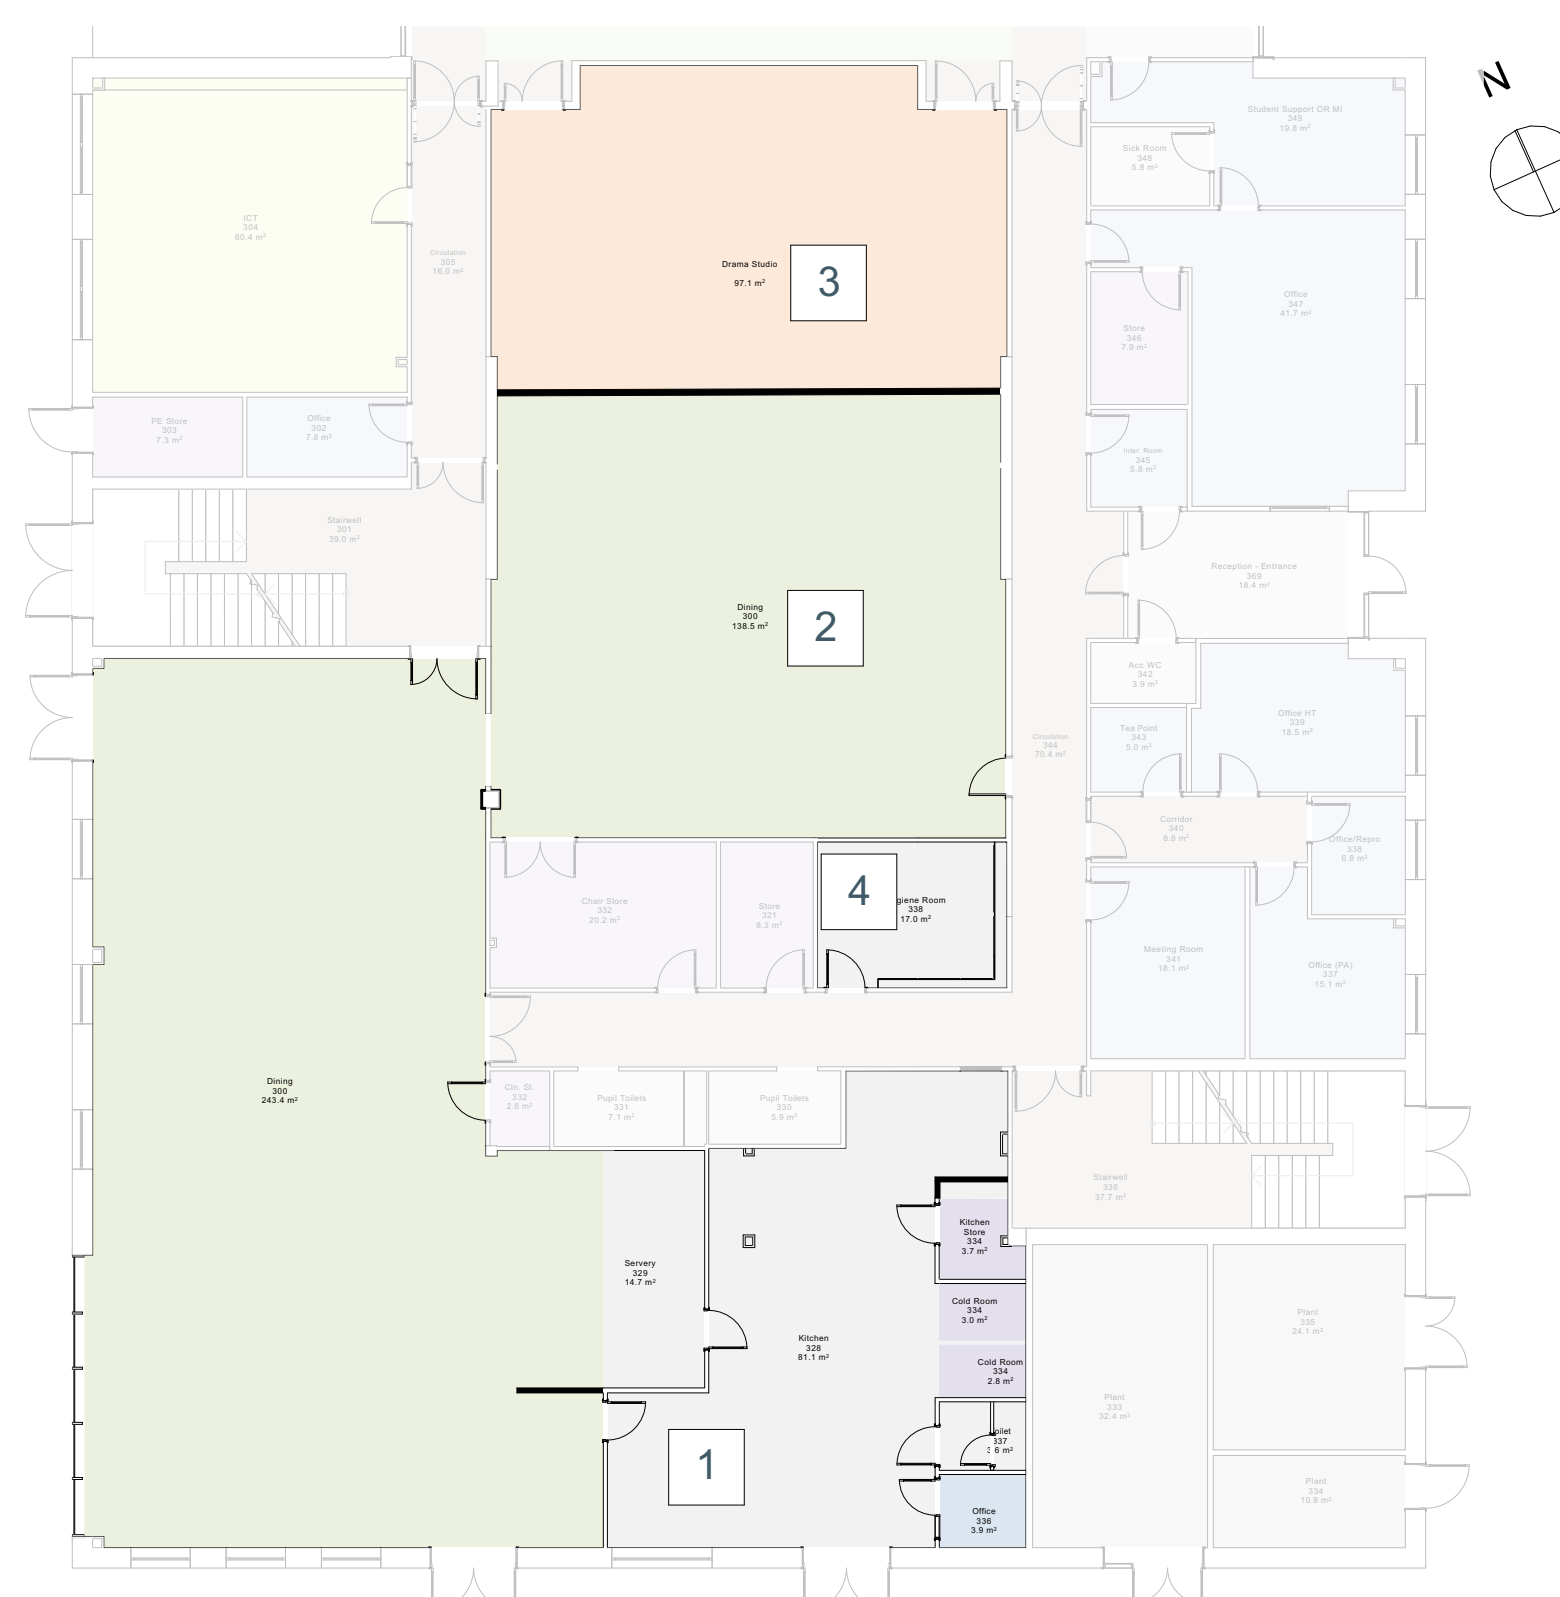

PROPOSED MUSIC BLOCK REMODELLING

Existing Ground Floor Plan - NTS

Existing First Floor Plan - NTS

Proposed Ground Floor Plan - NTS

Proposed First Floor Plan - NTS

MAIN SCHOOL - PROPOSED KITCHEN AND DINING EXTENSION

Existing Block - Existing Ground Floor

Existing Block - Proposed Ground Floor Remodelling

Key

- 1 Kitchen expansion
- 2 Dining expansion
- 3 Drama conversion
- 4 Hygiene room
- Existing Walls
- Walls to be demolished
- Proposed Walls