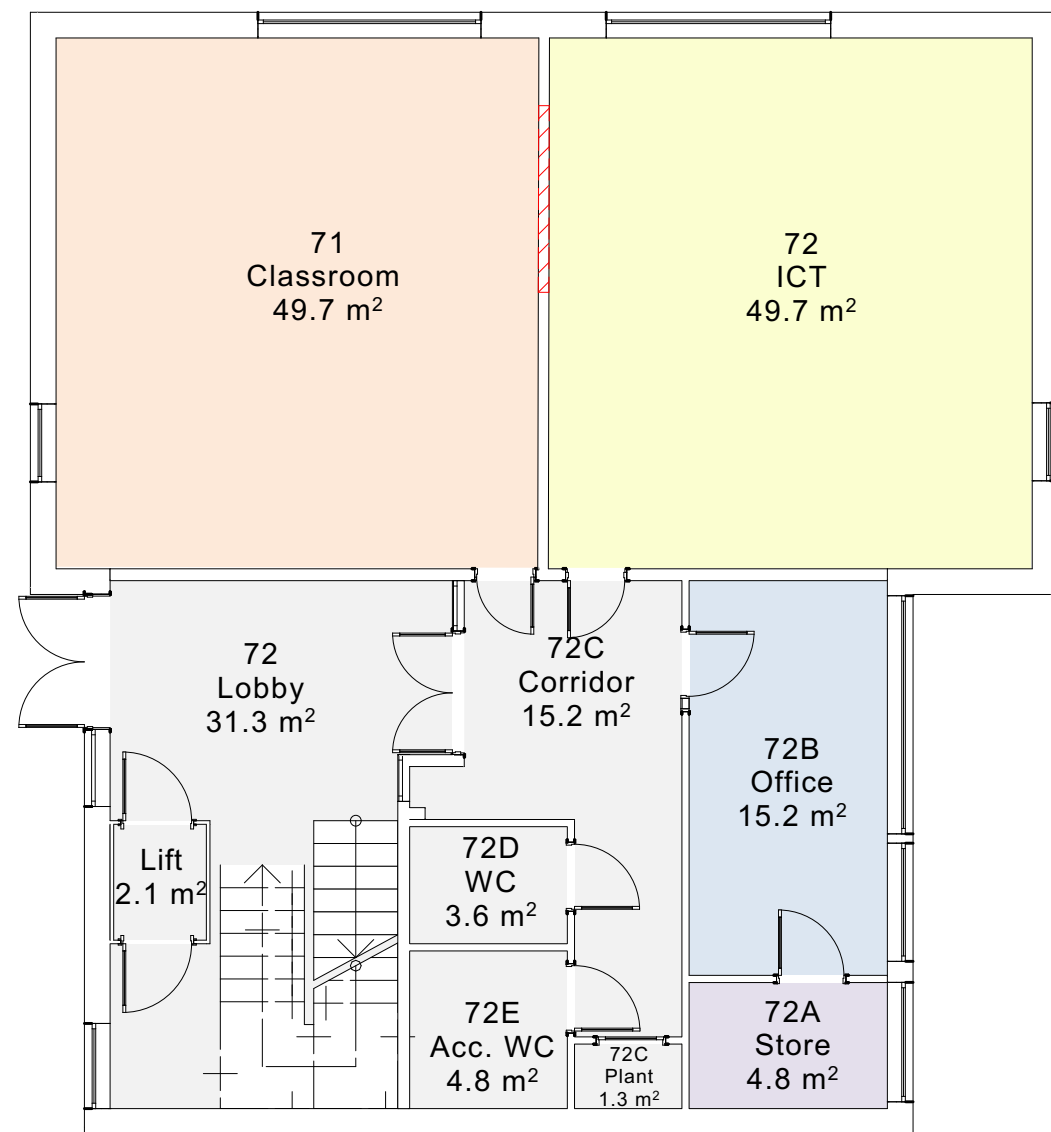

PROPOSED MUSIC BLOCK REMODELLING

Existing Ground Floor Plan - NTS

Existing First Floor Plan - NTS

Proposed Ground Floor Plan - NTS

Proposed First Floor Plan - NTS

MAIN SCHOOL - PROPOSED KITCHEN AND DINING EXTENSION

Existing Block - Existing Ground Floor

Existing Block - Proposed Ground Floor Remodelling

Key

- 1 Kitchen expansion
- 2 Dining expansion
- 3 Drama conversion
- 4 Hygiene room
- Existing Walls
- Walls to be demolished
- Proposed Walls