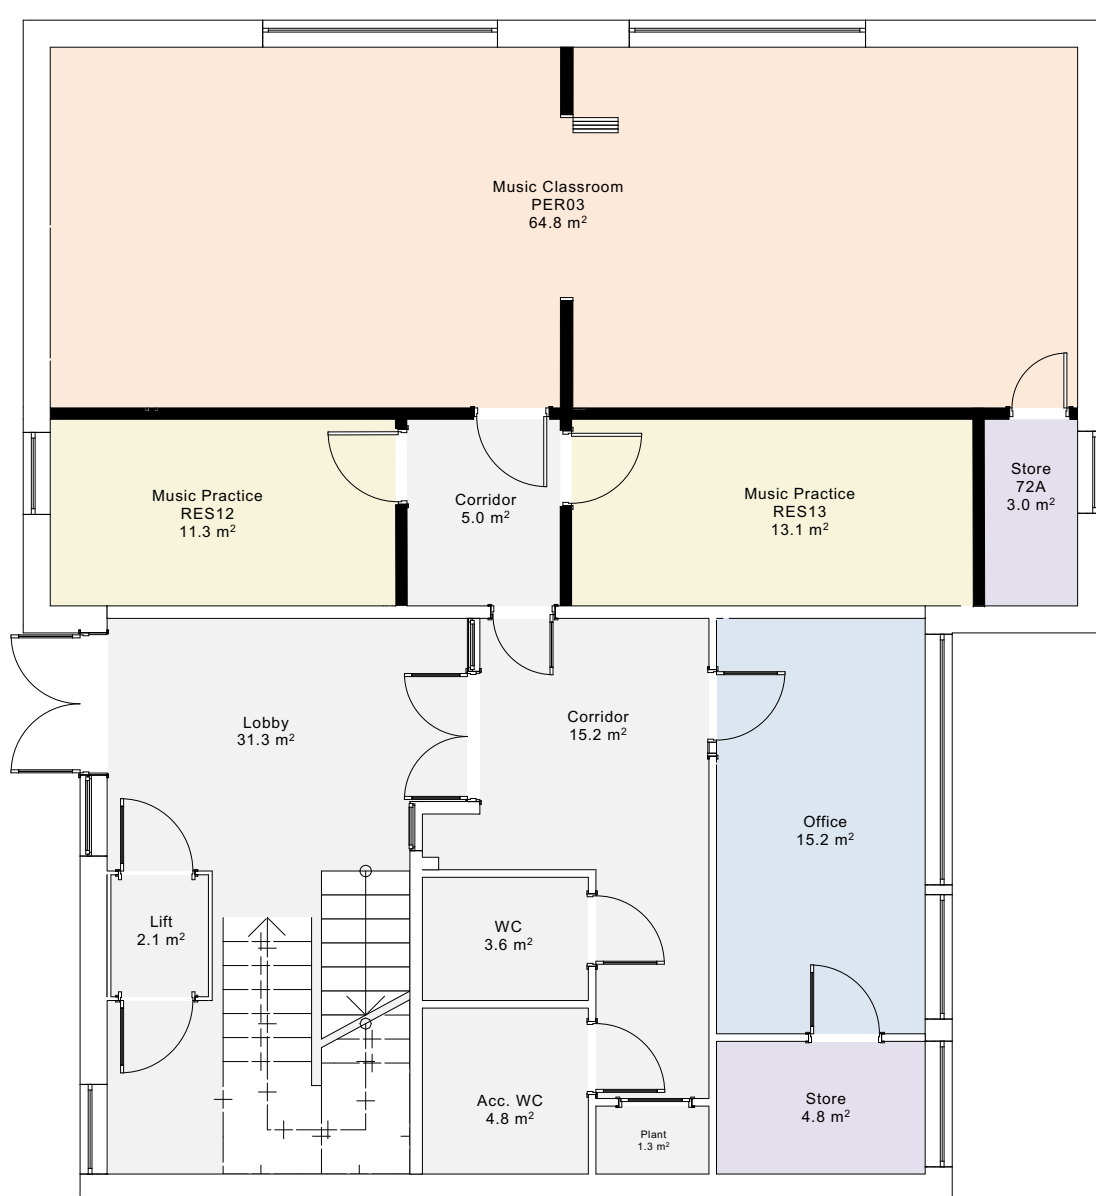

PROPOSED MUSIC BLOCK REMODELLING

Existing Ground Floor Plan - NTS

Existing First Floor Plan - NTS

Proposed Ground Floor Plan - NTS

Proposed First Floor Plan - NTS

MAIN SCHOOL - PROPOSED KITCHEN AND DINING EXTENSION

Existing Block - Existing Ground Floor

Existing Block - Proposed Ground Floor Remodelling

Key

- 1 Kitchen expansion
- 2 Dining expansion
- 3 Drama conversion
- 4 Hygiene room
- Existing Walls
- Walls to be demolished
- Proposed Walls