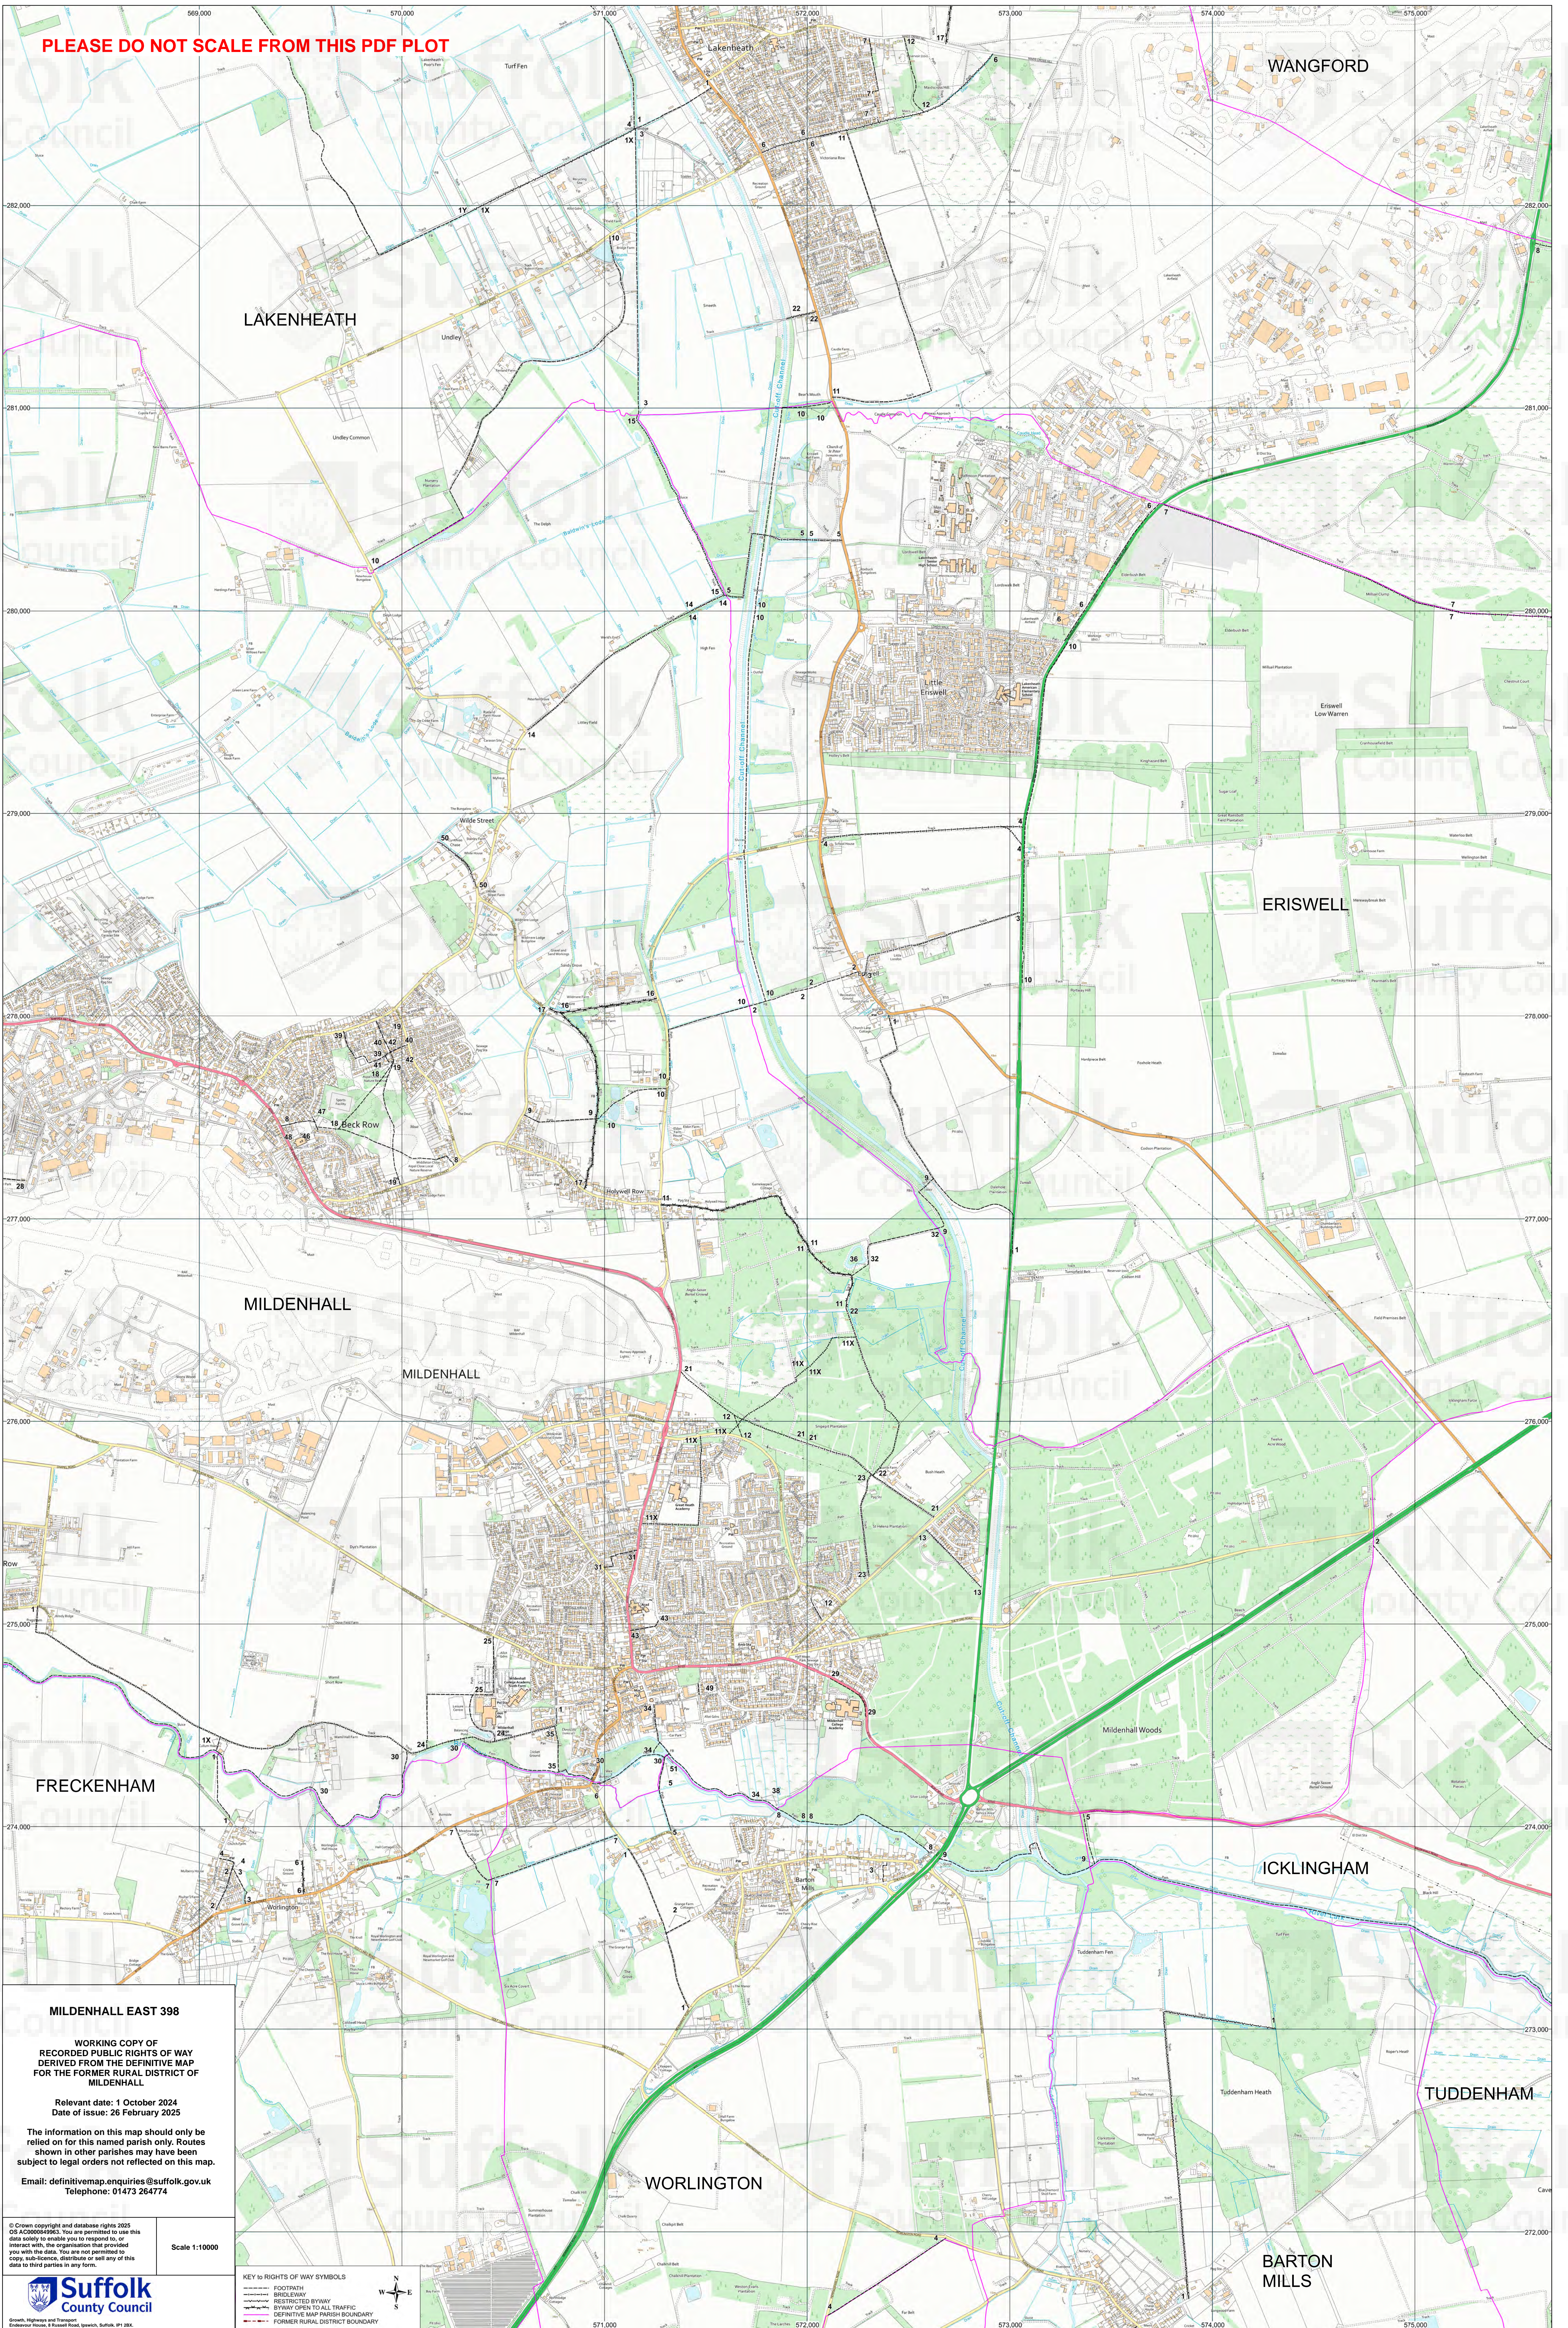

PLEASE DO NOT SCALE FROM THIS PDF PLOT

MILDENHALL EAST 398

WORKING COPY OF
RECORDED PUBLIC RIGHTS OF WAY
DERIVED FROM THE DEFINITIVE MAP
FOR THE FORMER RURAL DISTRICT OF
MILDENHALL

WORLINGTON

BARTON
MILLS

ICKLINGHAM

TUDDENHAM

MILDENHALL

MILDENHALL

LAKENHEATH

ERISWELL

WANGFORD

FRECKENHAM