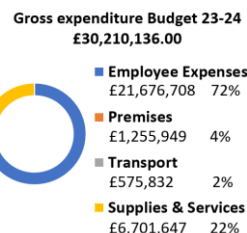

Our Budget 2023 -24 Net Budget £25,376,852.00

Our People Jan – Mar 2024

606	Operational Staff
399	On-Call Firefighters
140	Wholetime Firefighters
31	Non-Station based
36	Officers

Many of our operational firefighters and support staff are on-call firefighters

104	Support Staff
Support staff carry out a variety of roles, from Prevention, Protection, FireIT, Fleet Mechanics and Business Support to the Service.	

Jan – March 2024 we did...

- **22** Animal Rescues
- **21** Persons rescued (Fire Related)
- **43** Assist Ambulance
- **34** Safeguarding referrals