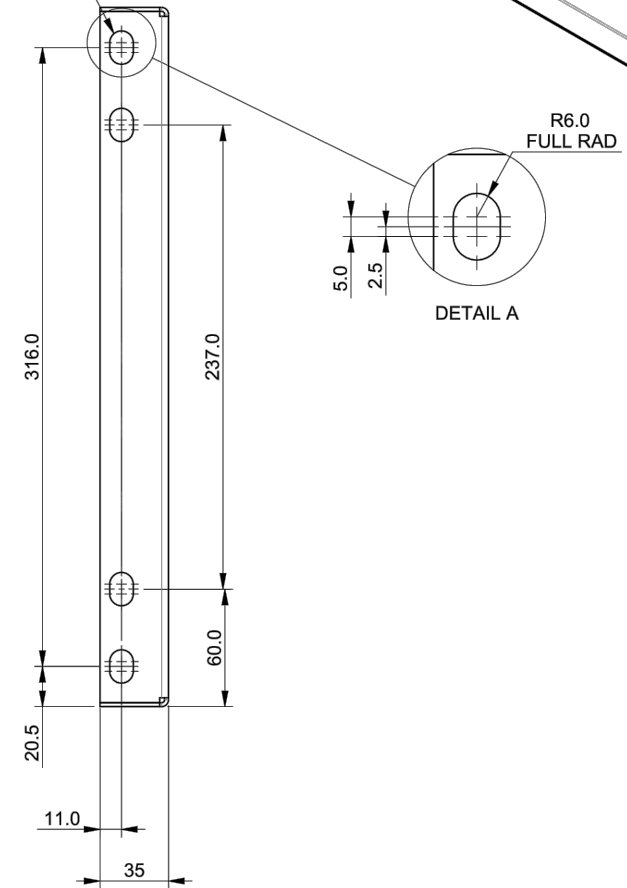

8 OFF SLOTS AS DETAIL A

Suffolk County Council  
 Endeavour House  
 8 Russell Road  
 Ipswich  
 Suffolk IP1 2BX

ELECTRICAL WORKS  
 BOLLARD CONVERSION PLATE - PINNED

REV.	DESCRIPTION	CHECKED	DATE

ORIGINATOR	INIT.	DATE	PROJECT TITLE	
CG	CG	03/22	STANDARD CONSTRUCTION DETAIL	
CHECKER	AA	10/22	SCALE	DATE
DESIGNER	PW	10/22	N.T.S.	SEPT 2022
REVIEWER	AA	10/22	DRAWING No. SCD 1400-24	