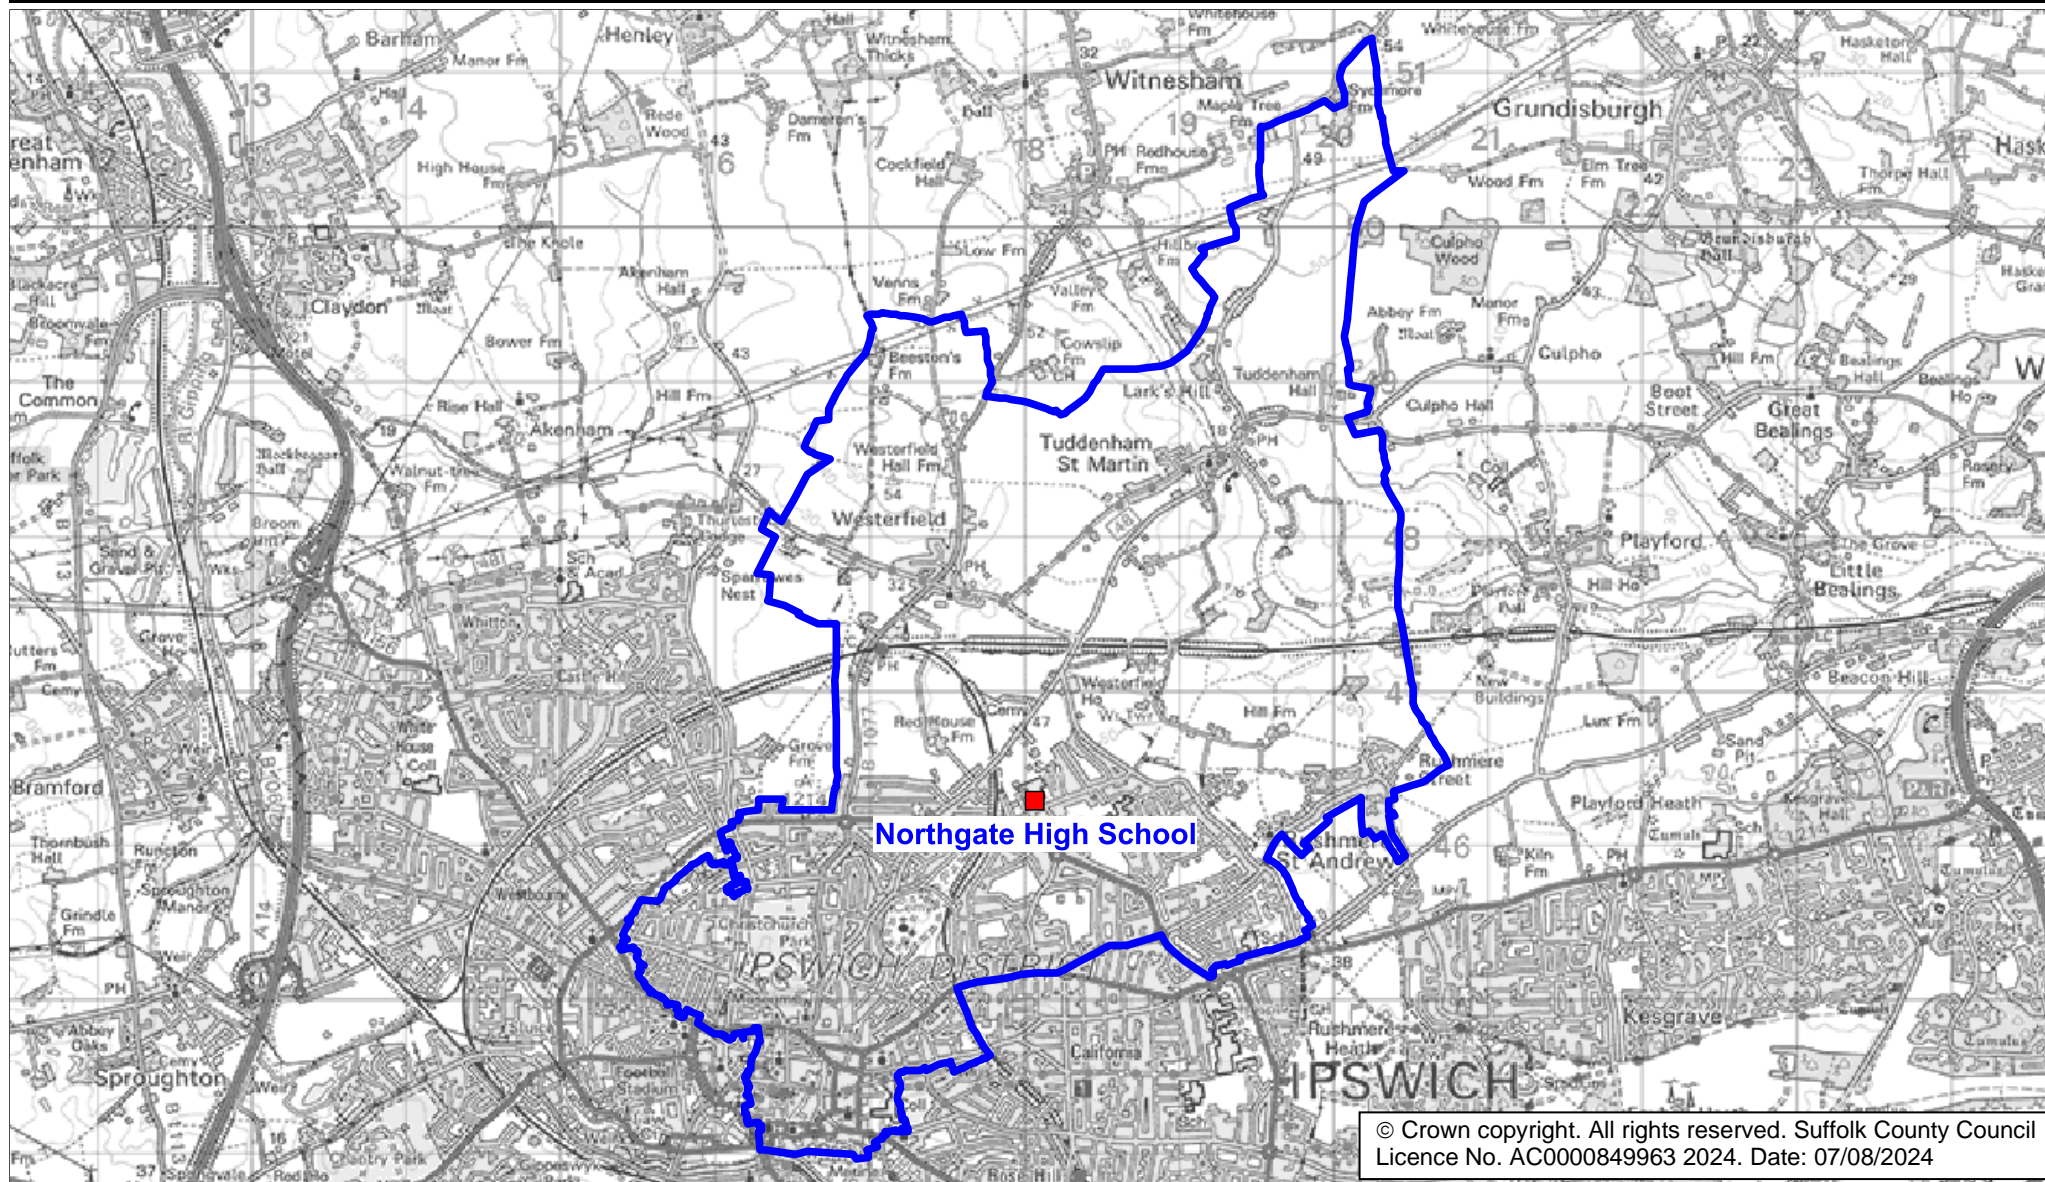

Northgate High School Catchment Area for the 2024/2025 school year only

Your catchment area school may not be your child's nearest suitable school. School travel eligibility is based on a child attending their nearest suitable school that would have had a place available for them. Further information can be found at www.suffolk.gov.uk/admissions.

Please note: The boundary shown on this map is intended to give an approximate indication of the catchment area and is correct at the time of printing. It should not be taken to have definitive administrative or legal significance. Note that parts of some catchment areas may be shared with another school. For up-to-date information on a particular address, please contact the Admissions Team on 0345 600 0981.