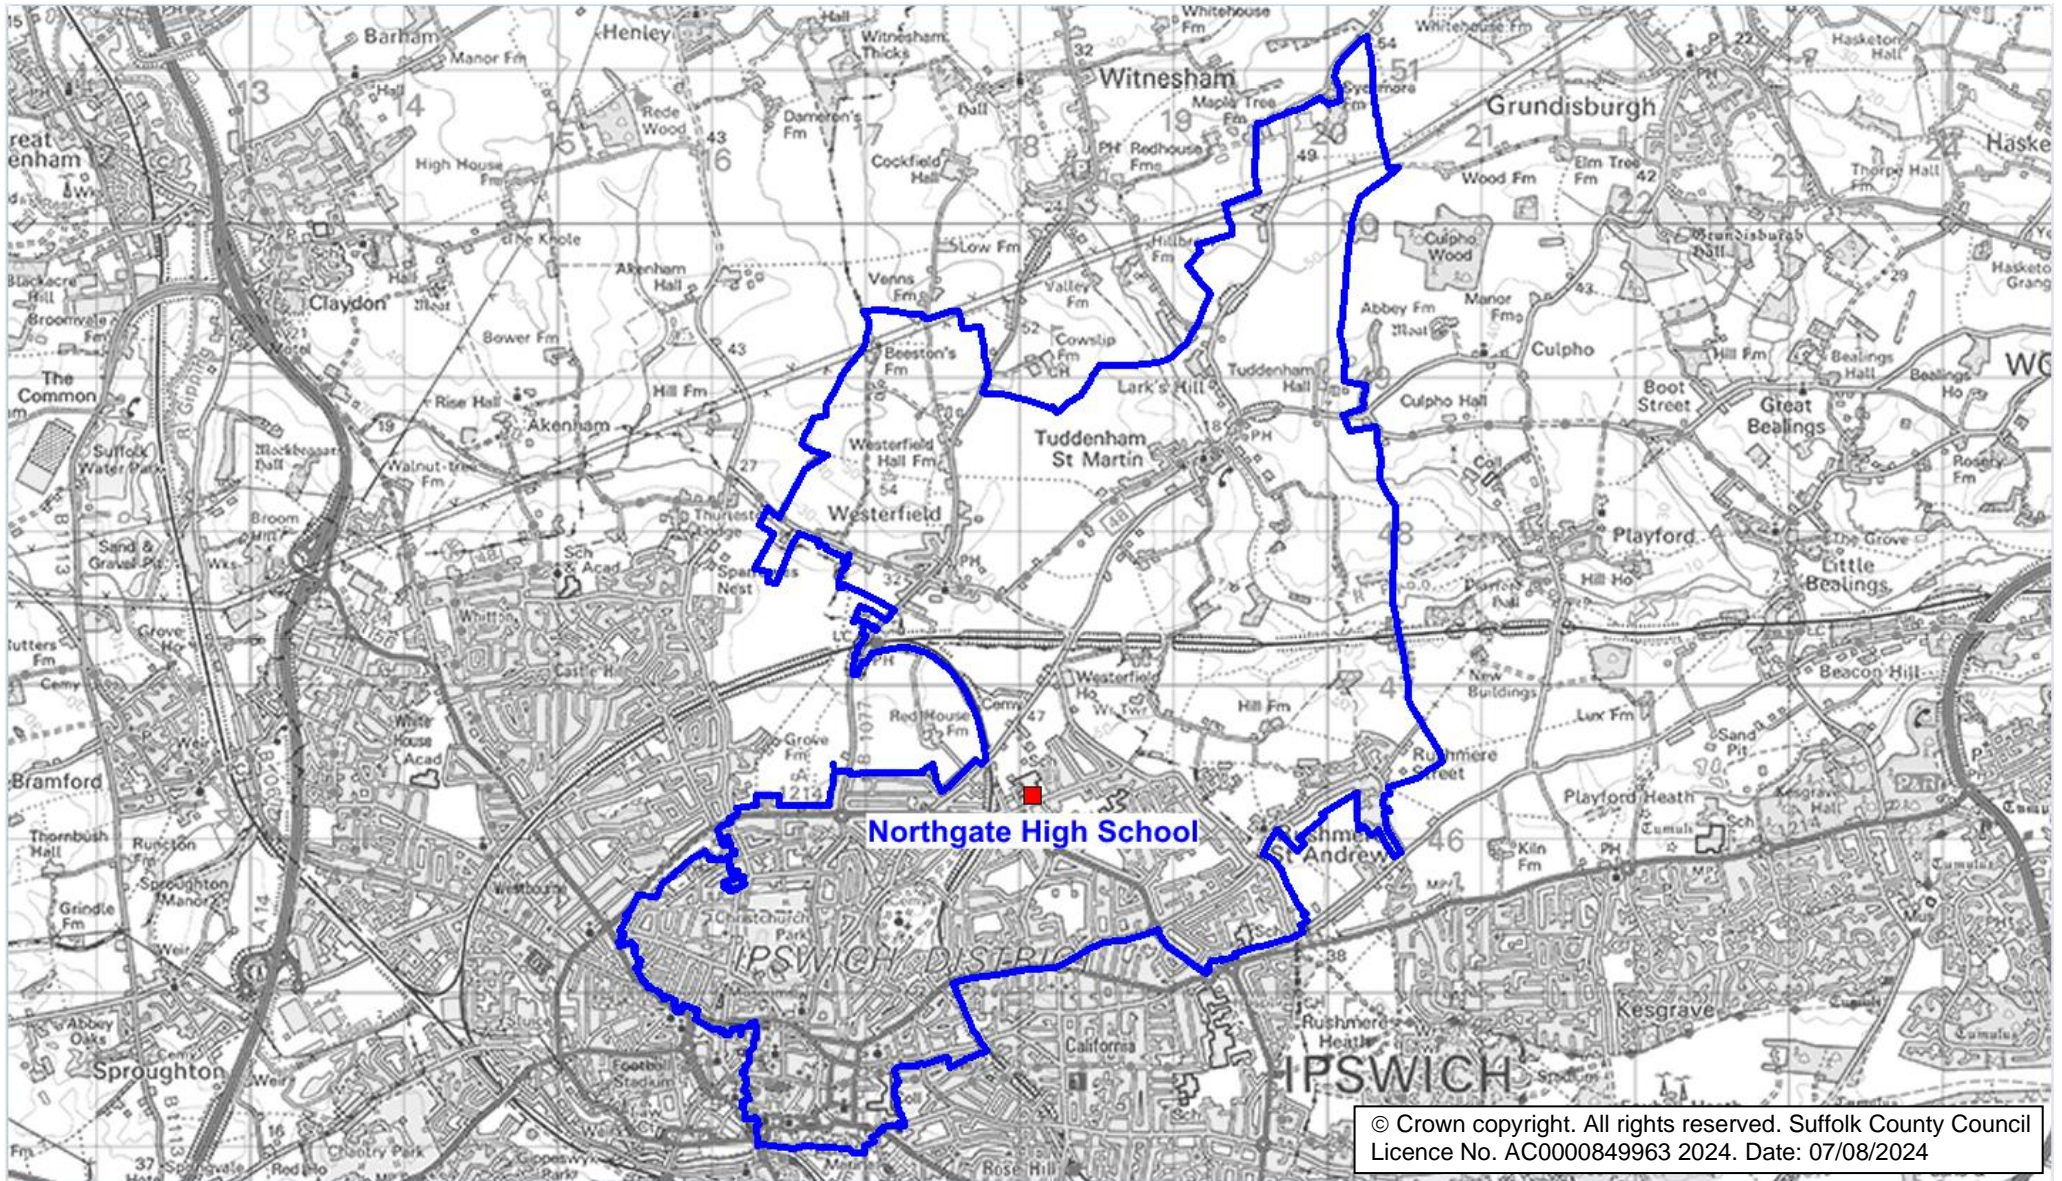

Northgate High School Catchment Area from the 2025/2026 school year onwards

Your catchment area school may not be your child's nearest suitable school. School travel eligibility is based on a child attending their nearest suitable school that would have had a place available for them. Further information can be found at www.suffolk.gov.uk/admissions.

Please note: The boundary shown on this map is intended to give an approximate indication of the catchment area and is correct at the time of printing. It should not be taken to have definitive administrative or legal significance. Note that parts of some catchment areas may be shared with another school. For up-to-date information on a particular address, please contact the Admissions Team on 0345 600 0981.