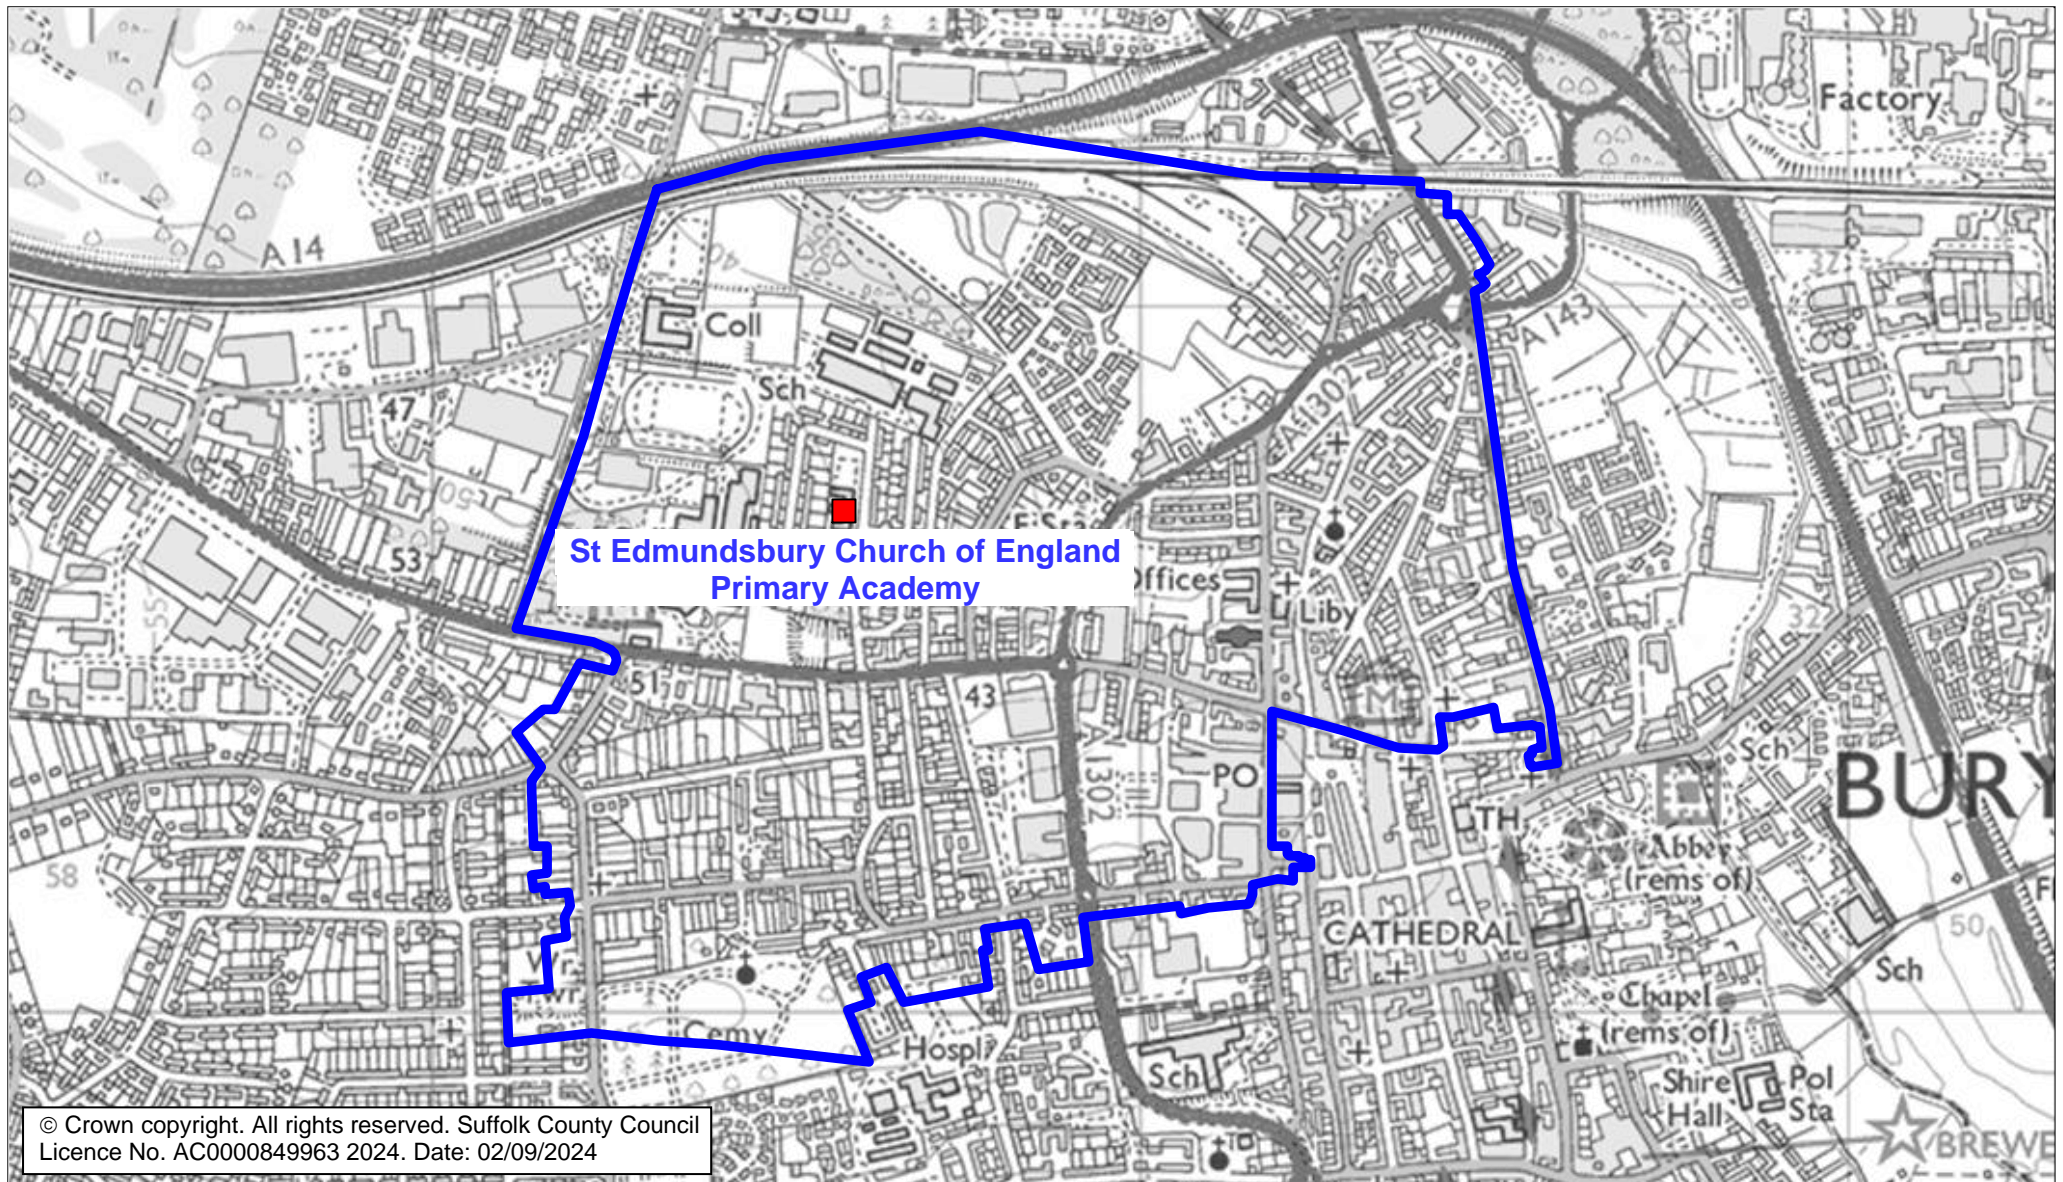

St Edmundsbury Church of England Primary Academy Catchment Area

We will only provide SCC funded school travel to your child's catchment area school when it is the nearest suitable school to their home that would have had a place available for them and they meet the distance criteria. Further information can be found at www.suffolk.gov.uk/admissions.

Please note: The boundary shown on this map is intended to give an approximate indication of the catchment area and is correct at the time of printing. It should not be taken to have definitive administrative or legal significance. Note that parts of some catchment areas may be shared with another school. For up-to-date information on a particular address, please contact the Admissions Team on 0345 600 0981.