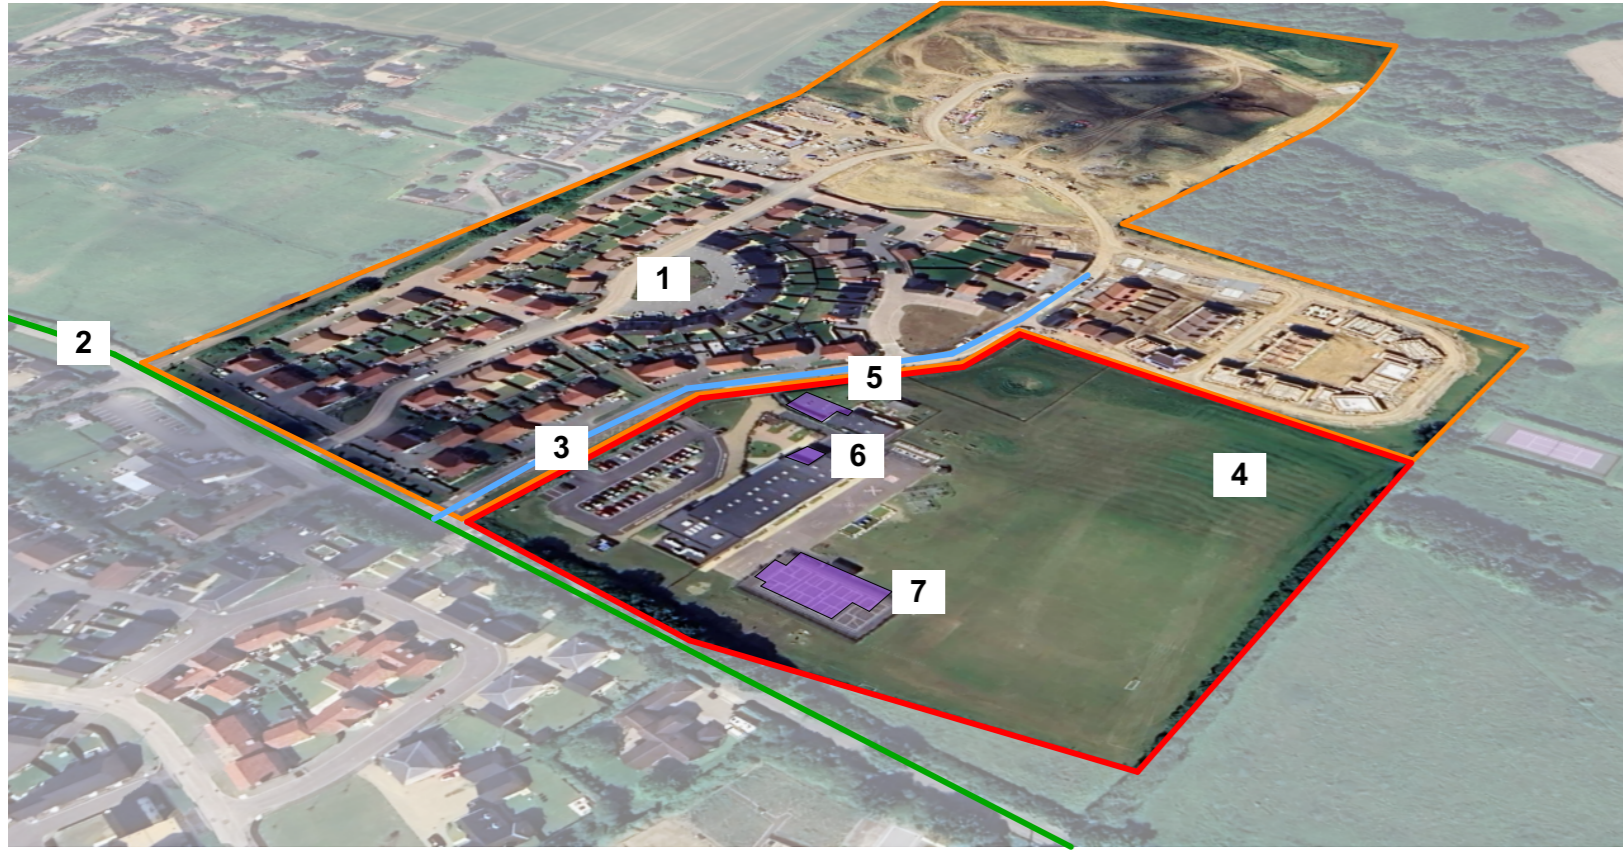

Project Brief

Thurston Church of England Primary Academy is a 4-11 primary school, within Thedwastre Education Trust. The 420 place school and 30 place pre school was constructed in 2021. It was masterplanned to expand to a 630 place and 60 place pre school in the future. This project is for the delivery of a 210 place detached block, 30 place extension to the pre school and internal refurbishment of part of the exiting main school building. The preschool is run by Thurston Childcare, and opened with 30 early years places, with a masterplan to expand to 60 places.

1. Proposed Housing Development
2. Norton Road
3. Pond Field Road
4. School Site
5. Pre-School Extension
6. Internal Refurbishment
7. Proposed Detached Block

Location Plan | 1:1250 @A1

Proposed Landscape Key

- 1) Proposed Carpark : 32 car parking places, 5 of which will be Electrical charge bays and 1 will be an accessible bay.
- 2) Bin Store relocated
- 3) Proposed new block location
- 4) Proposed cycle spaces: 30 number of cycles.
- 5) Proposed Hard P.E.: 1 relocated hard court and 1 additional hard court for the expansion. Both to be fenced with 3m weldmesh fence to all sides and include 3m weldmesh fence in between courts too.
- 6) Soft Outdoor P.E. existing pitch to be maintained. A 50m running track to be implemented.
- 7) Area of banking to terrace. The banking is to be used as external seating to create a viewing area for the lower pitch.
- 8) Secondary area of soft outdoor P.E. accessed by a hard standing path to reduce wear on grass.
- 9) Proposed extension to the Pre-school.
- 10) Existing standalone unit to remain
- 11) Additional area of soft informal for the additional pre-school places.
- 12) Additional area of hard informal for the additional pre-school places. New external canopy to join rear doors of pre-school. this will create a useable external space in inclement weather.
- 13) New canopy for increase external space.